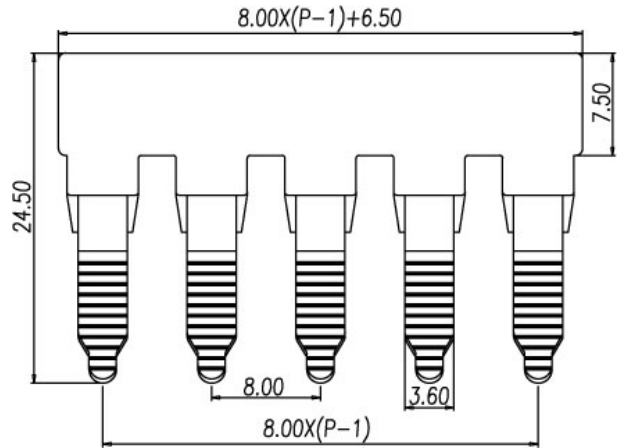

Accessory / Insertion bridge

CSC-6

Suitable type	DK6	DK6-PE
	DKTL6	DKTD6
Available position	02P ~ 10P	