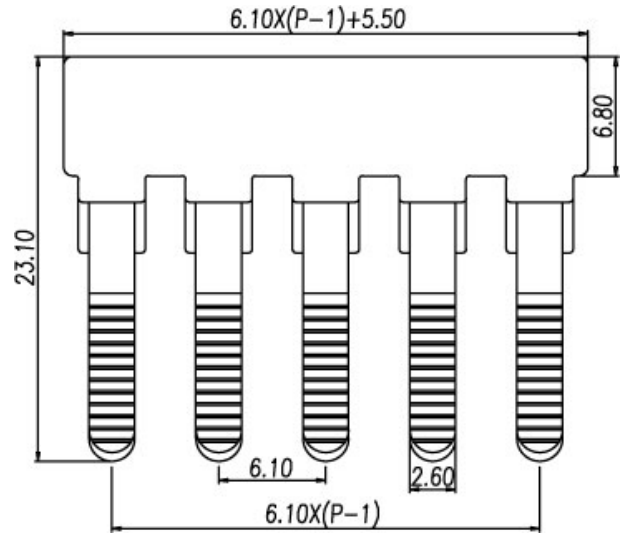

Accessory / Insertion bridge

CSC-4

Suitable type	DK4 DK4-PE	DK4-TR
Available position	02P ~ 10P	